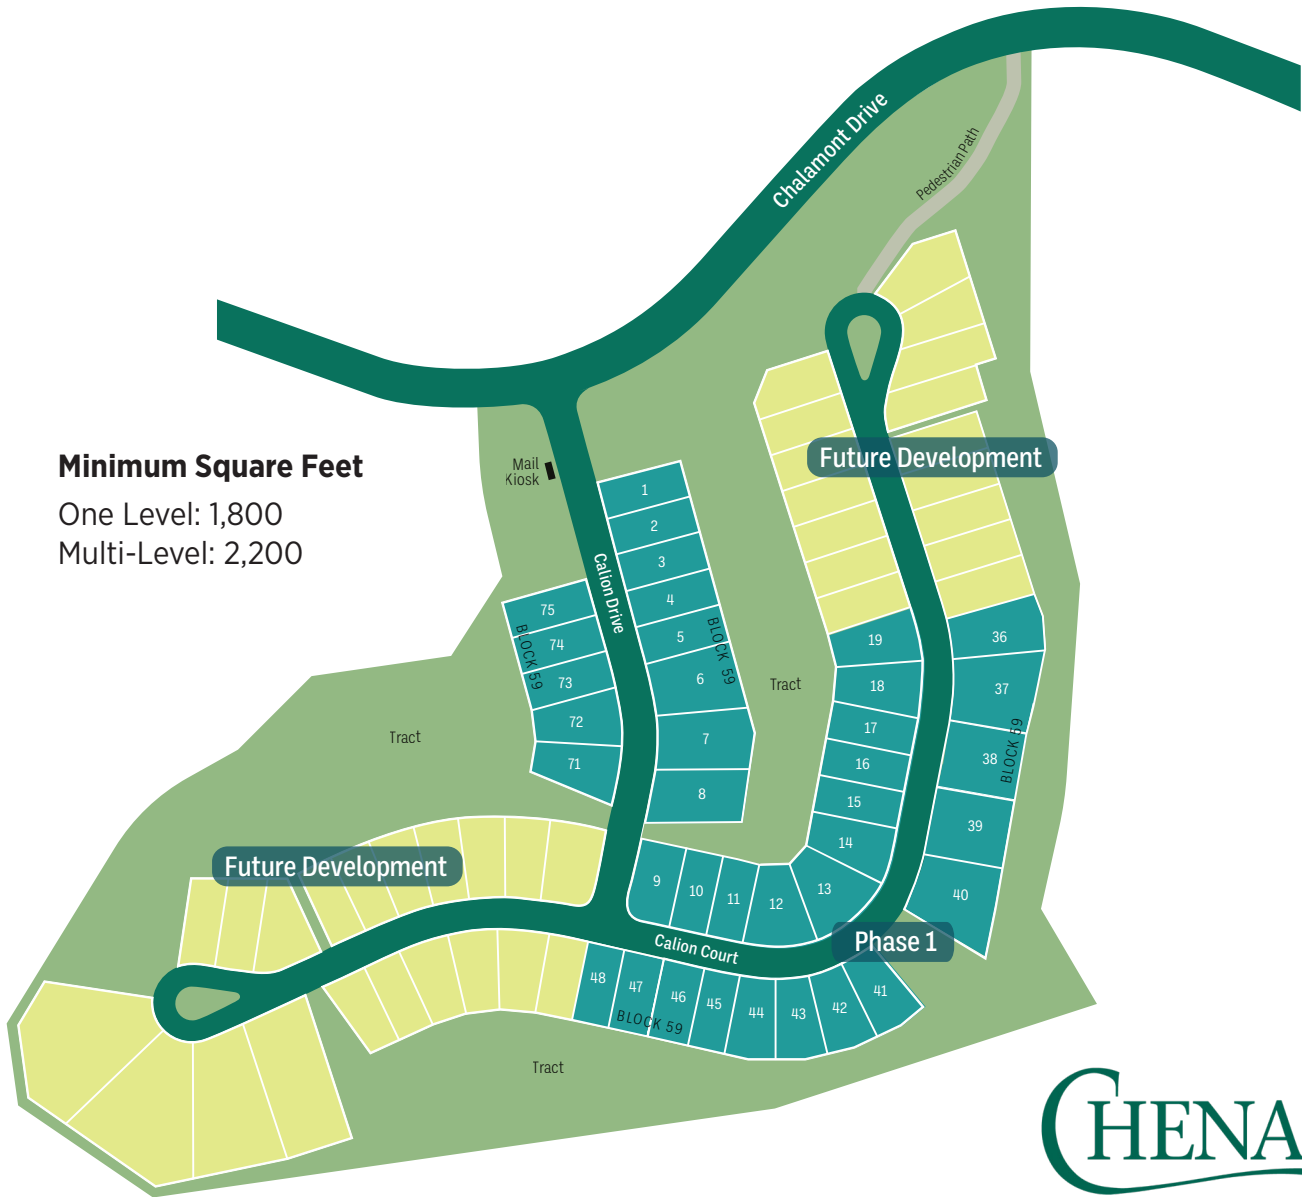

Calion Court

Minimum Square Feet

One Level: 1,800
Multi-Level: 2,200

Block 59

Lot 2	\$92,000	Lot 14	\$93,000	Lot 73	\$84,000
Lot 3	\$89,000	Lot 15	\$89,000	Lot 74	\$83,000
Lot 4	\$89,000	Lot 16	\$89,000	Lot 75	\$84,000
Lot 5	\$86,000	Lot 17	\$89,000		
Lot 6	\$80,000	Lot 19	\$82,000		
Lot 7	\$74,000	Lot 71	\$86,000		
Lot 8	\$77,000	Lot 72	\$82,000		