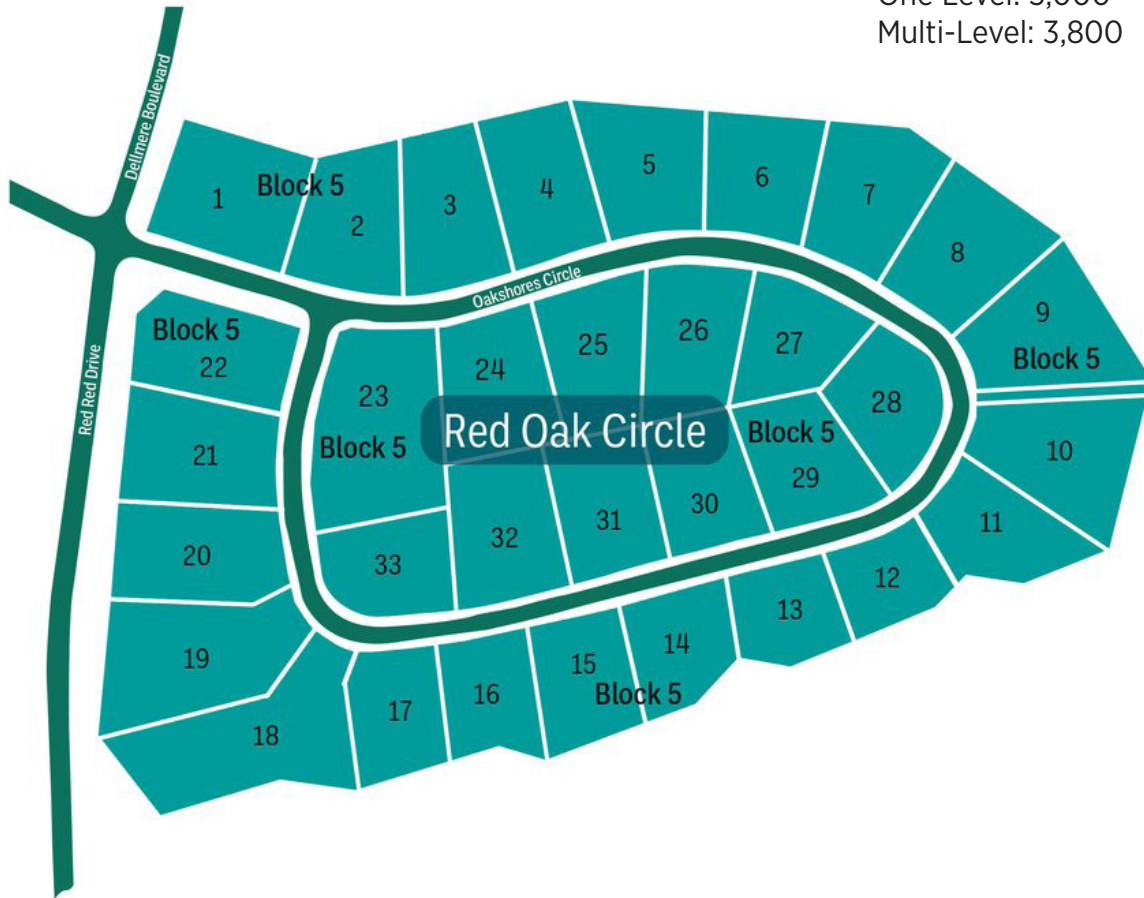

# Red Oak Circle

## Minimum Square Feet

One Level: 3,000

Multi-Level: 3,800

### Block 5

Lot 26	\$52,900	Lot 31	\$49,900
Lot 29	\$49,900	Lot 32	\$49,900
Lot 30	\$49,900		

**RED OAK**  
RIDGE